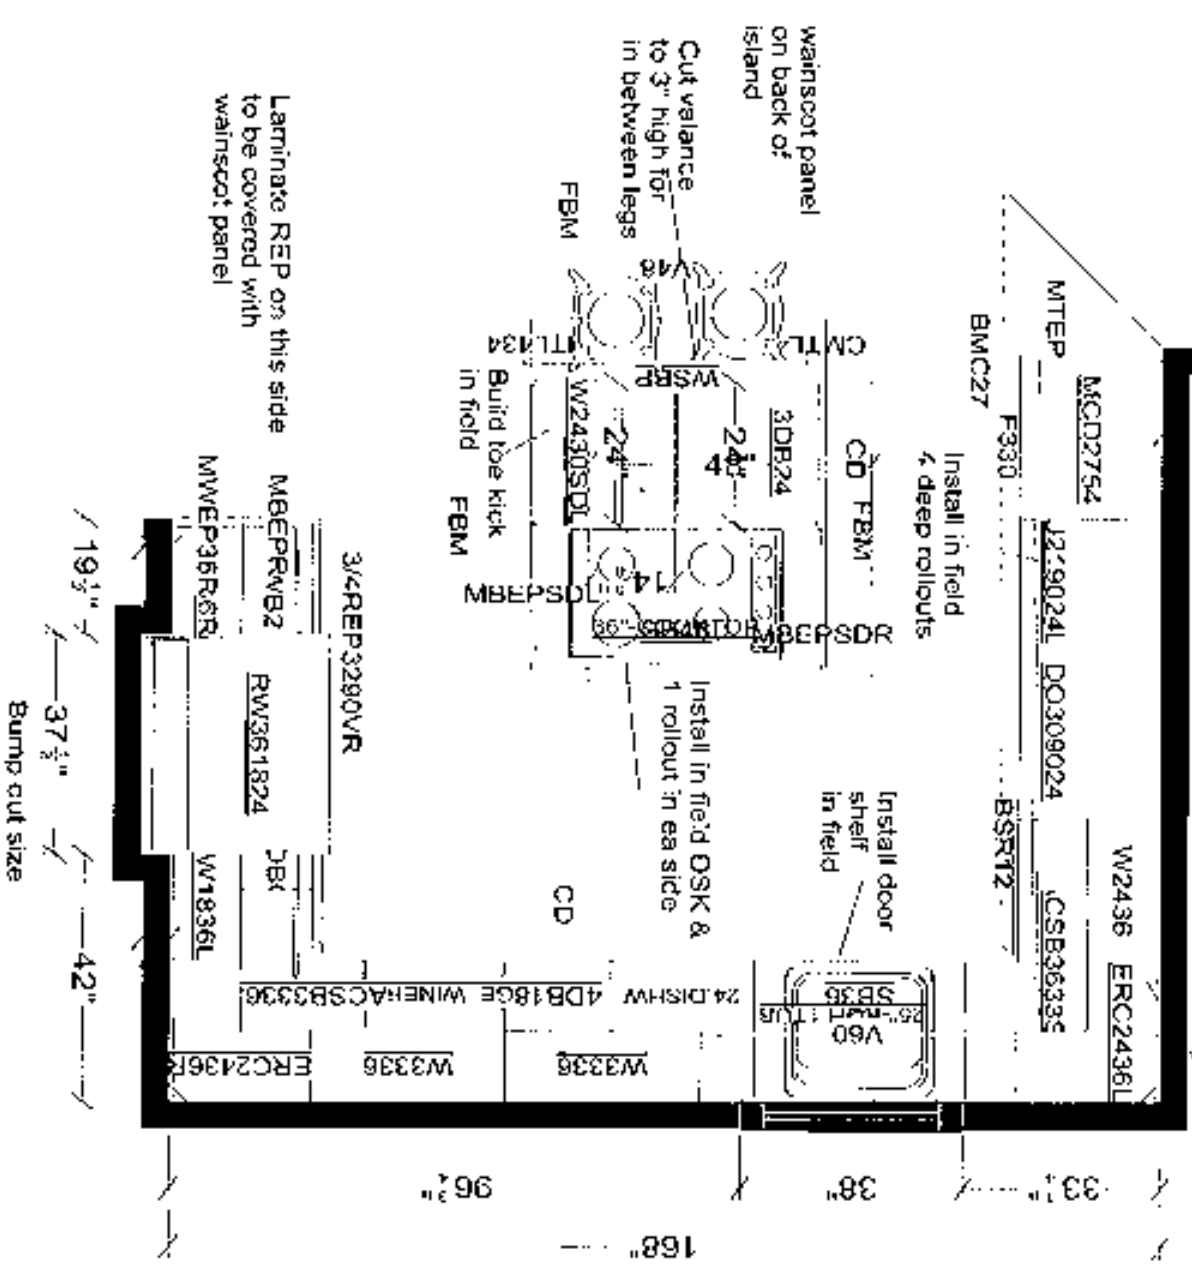

Pack out wall cabs 1/2" +/- for even space on each side of window

7 3/4" space on each side of window

UCP panel for over window

Special order merchandise no returns or refunds

3/4" REP on this side to be covered with wainscot panel