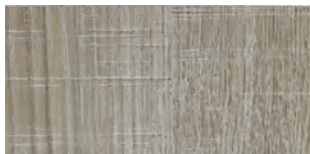

Morrystown
Shaker
Putty Oak
CDF Option

Heavy Textured Melamine Colors

Snow Oak
Horizontal

Snow Oak
Vertical

Cotton Pine
Horizontal

Cotton Pine
Vertical

Barnwood Oak
Horizontal

Barnwood Oak
Vertical

Zinc Oak
Horizontal

Zinc Oak
Vertical

Putty Oak
Horizontal

Putty Oak
Vertical

Smoke Oak
Horizontal

Smoke Oak
Vertical

Bark Maple
Horizontal

Bark Maple
Vertical