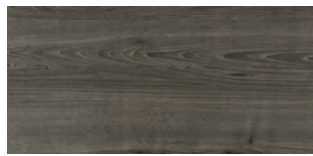

Caviar Oak
Horizontal

Caviar Oak
Vertical

Embossed Melamine Colors

Tusk Alder
Horizontal

Tusk Alder
Vertical

Platinum Alder
Horizontal

Platinum Alder
Vertical

Husk Alder
Horizontal

Husk Alder
Vertical

Cinder Alder
Horizontal

Cinder Alder
Vertical

Sorrel Alder
Horizontal

Sorrel Alder
Vertical

Chicory Alder*
Horizontal

Chicory Alder*
Vertical

Drawer Front Options:
SDF = Slab Drawer Front
CDF = Classic Drawer Front
HGDF = Horizontal Grain Drawer Front