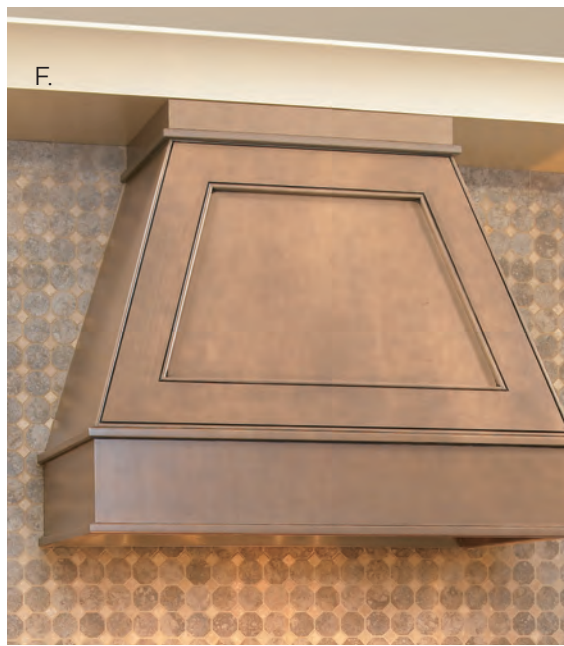

Hoods, Islands and Wainscot

- A. Designer Curved Contemporary Wood Hood
- B. Transitional Wood Hood
- C. Vent-A-Hood Wall Mount Range Hood
- D. Island
- E. Vent-A-Hood Wall Mount Range Hood
- F. Angled Contemporary Wood Hood
- G. Island
- H. Beaded Chimney Wood Hood
- I. Euro Style Wall Mount Hood
- J. Island
- K. You Draw It Butcher Block with Electronic Height Adjustability
- L. You Draw It Island with Chunky Shaker Table Legs
- M. Island
- N. Island with Bead Board Panel and Applied Moulding
- O. Wainscot Base Panel
- P. Island