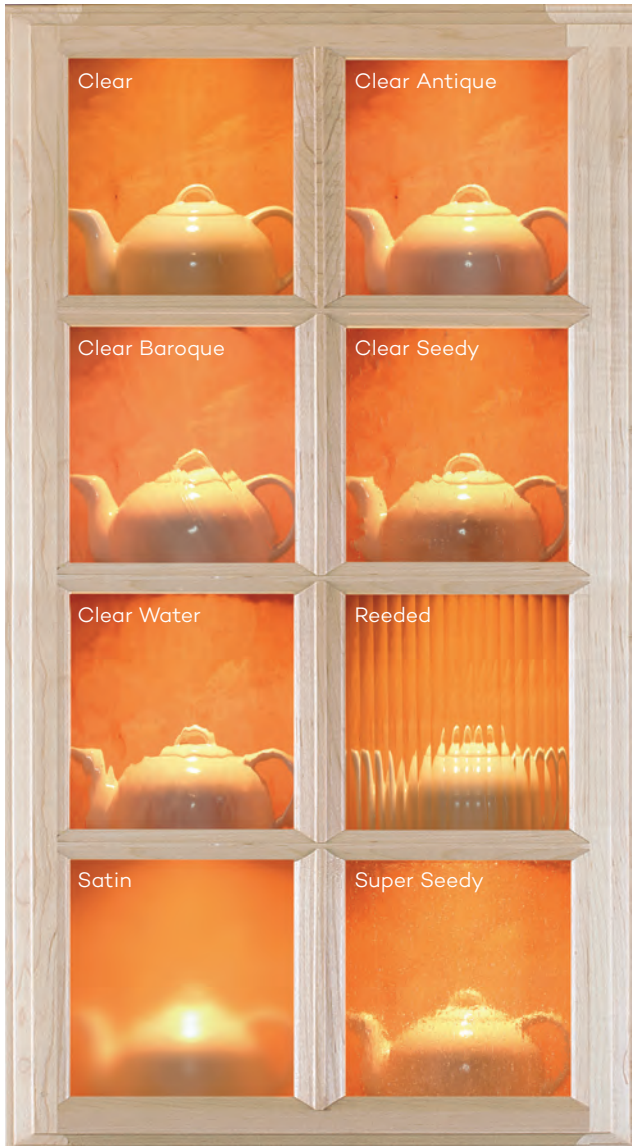

Portico

Shaker

Traditional

Villa

Decorative Glass

Wire Mesh

Resin