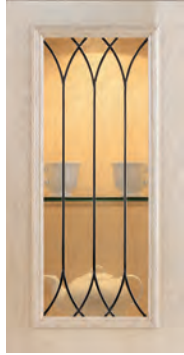

Decorative Glass Doors

Baroque

Mullions