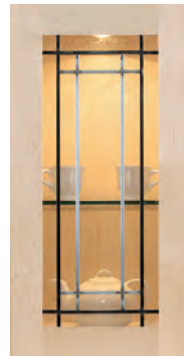

Decorative Glass Doors

Mission

Mullions