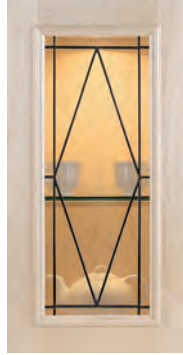

Decorative Glass Doors

Arts & Crafts

Baroque

Chalet

Chateau

Classical

Colonial

Cottage

Portico

Shaker

Traditional

Villa

Decorative Glass

Wire Mesh

Resin