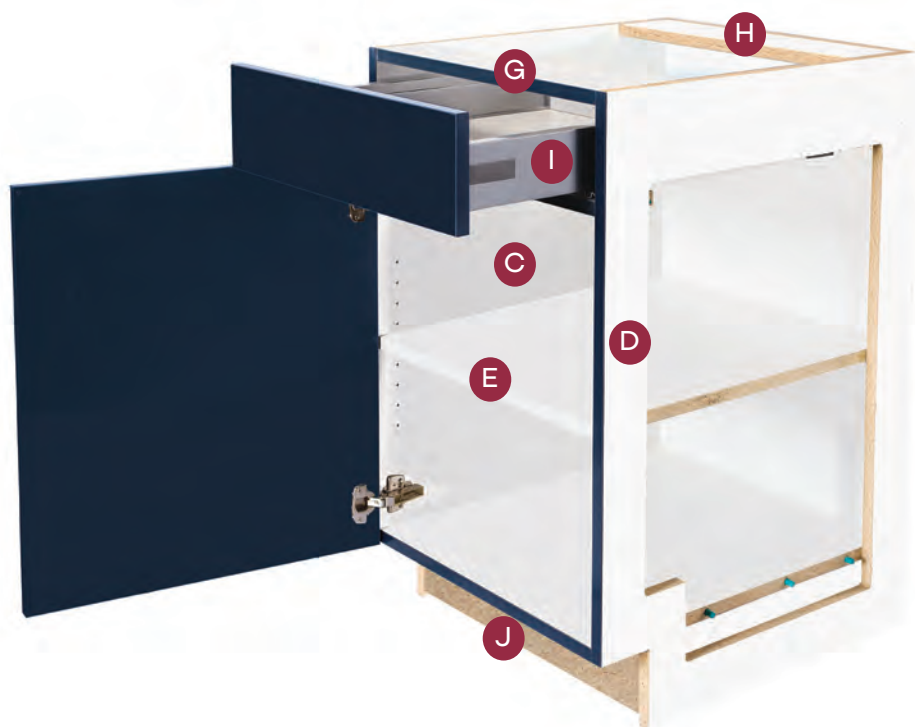

Brilliant Door Collection Standard Cabinet Construction

- A** ¾" top panel is white laminated furniture board. Front edge has coordinated edge banding to reflect exterior front finish
- B** ¾" bottom panel is white laminated furniture board. Front edge has coordinated edge banding to reflect exterior front finish
- C** White laminated cabinet interior (interior options are available)
- D** ¾" end panel is white laminated furniture board. Front edge has coordinated edge banding to reflect exterior front finish (panel options are available)

- E** ¾" full depth adjustable shelves are white laminated furniture board (interior color options are available)
- F** 6-way adjustable concealed soft close hinges
- G** ¾" x 4" front rail composed of laminated furniture board. Front edge has coordinated edge banding to reflect exterior front finish
- H** ¾" x 4" stretcher rail composed of laminated furniture board
- I** Deluxe Metal Drawer (drawer options are available). Full extension undermount drawer slides featuring Soft Close
- J** ¾" x 4" unfinished furniture board toe kick (matching base toe space cover available)