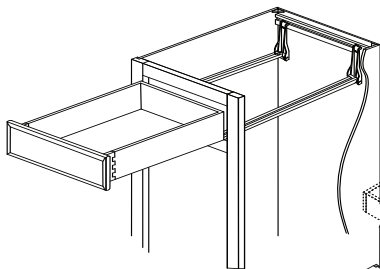

Drawer Specifications