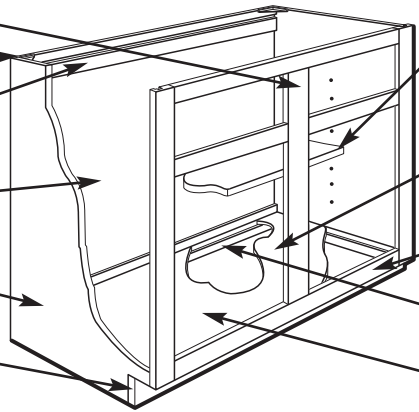

Base Specifications

3 1/2" x 3/4" Solid wood center stile

WellGrip high impact polystyrene corner braces stapled into sides and frame

3 1/2" x 3/4" Wood grain laminated plywood hanging rails

3/8" Wood grain laminate plywood back

1/2" Unfinished plywood end panels (FCE & MFE options available)

4 1/2" h x 3 3/8" d Toe kick cut out, 1/2" unfinished plywood toe kick extends to cabinet floor for captive construction

3/4" Laminated plywood adjustable shelves with edge banding; dual locking WellLock shelf clips