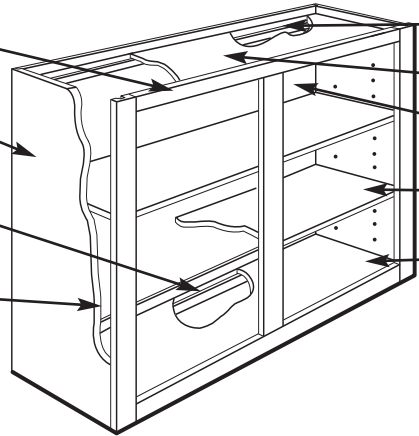

Wall Specifications

1 3/4" x 3/4" Kiln-dried solid wood face frames; mortised and tenoned, glued and stapled

1/2" Unfinished plywood end panels with laminate interior (FCE & MFE options available)

3/4" Plywood hanging rail dadoed to receive cabinet floor

Interior is natural maple wood grain laminate*

Doors have 6-way adjustable concealed WellLine hinges

3 1/2" x 3/4" Laminated plywood hanging rails

1/2" Wood grain laminated plywood top

3/8" Wood grain laminated plywood back

3/4" Laminated plywood adjustable shelves with edge banding; WellLock shelf clips

1/2" Wood grain laminated plywood bottom

*For Glacier and Divinity specialty finishes, the interior will be natural maple wood grain laminate.

Base Specifications

3 1/2" x 3/4" Solid wood center stile

WellGrip high impact polystyrene corner braces stapled into sides and frame

3 1/2" x 3/4" Wood grain laminated plywood hanging rails

3/8" Wood grain laminate plywood back